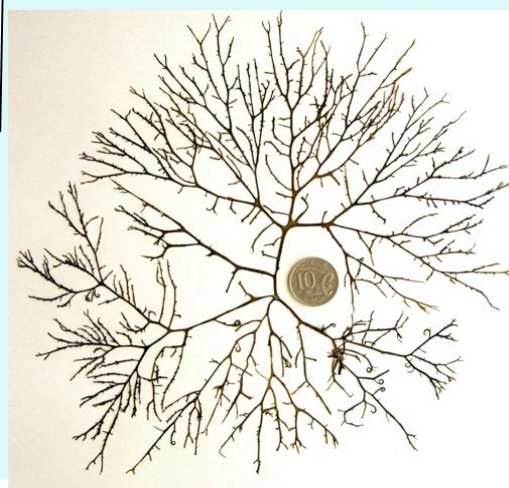

THE GENUS *MYCHODEA* AT A GLANCE

(the coin scale is 24mm or almost 1" wide)

Mychodea acanthymenia

Mychodea marginifera

Mychodea australis

Flat-branched
and foliose

Mychodea hamata

Branches slightly
compressed, side branches
mainly from axis edges

Mychodea ramulosa

Mychodea disticha

THE GENUS *MYCHODEA* AT A GLANCE (continued)

Branches
cylindrical, side
branches irregular

Mychodea pusilla

Mychodea carnosa

Mychodea gracilaria

Mychodea acicularis

Mychodea spinulifera