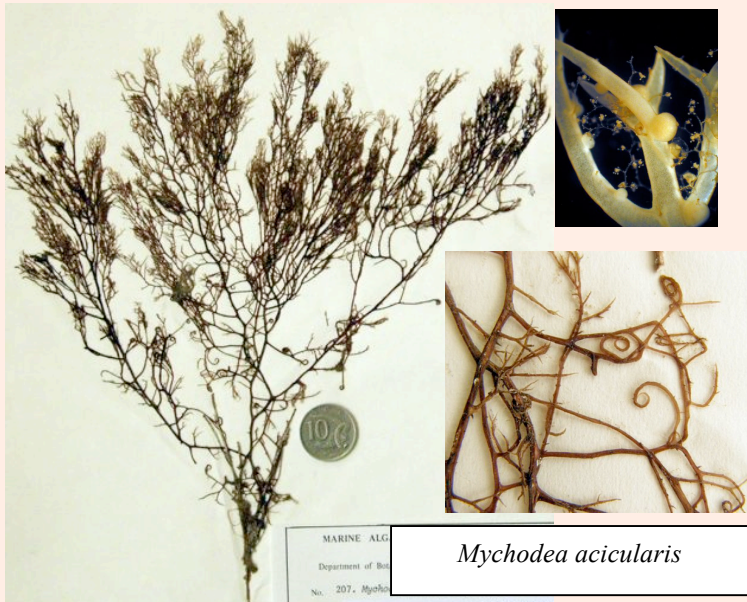

THE GENUS *MYCHODEA* AT A GLANCE

(the coin scale is 24mm or almost 1" wide)

Mychodea acanthymenia

Mychodea marginifera

Mychodea australis

Flat-branched
and foliose

Mychodea hamata

Branches slightly
compressed, side branches
mainly from axis edges

Mychodea ramulosa

Mychodea disticha

THE GENUS *MYCHODEA* AT A GLANCE (continued)

Branches
cylindrical, side
branches irregular

Mychodea pusilla

Mychodea carnosa

Mychodea gracilaria

Mychodea acicularis

Mychodea spinulifera