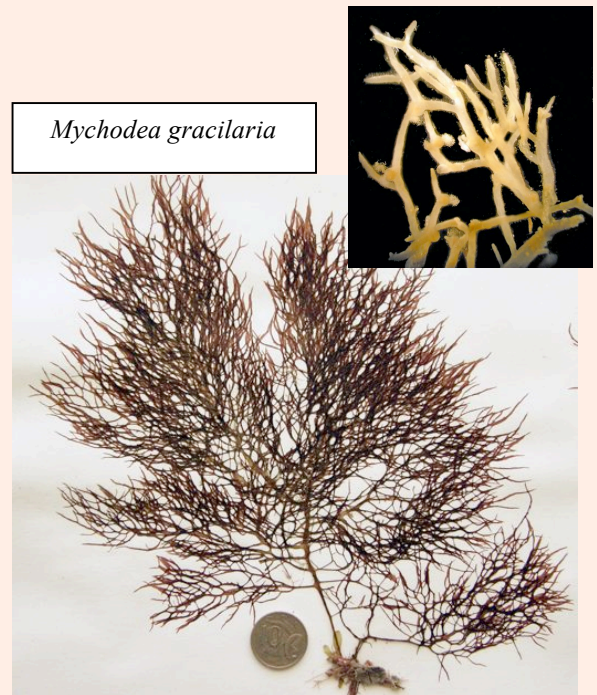

THE GENUS *MYCHODEA* AT A GLANCE

(the coin scale is 24mm or almost 1" wide)

Mychodea acanthymenia

Mychodea marginifera

Mychodea australis

Flat-branched
and foliose

Mychodea hamata

Branches slightly
compressed, side branches
mainly from axis edges

Mychodea ramulosa

Mychodea disticha

THE GENUS *MYCHODEA* AT A GLANCE (continued)

Branches
cylindrical, side
branches irregular

Mychodea pusilla

Mychodea carnosa

Mychodea gracilaria

Mychodea acicularis

Mychodea spinulifera